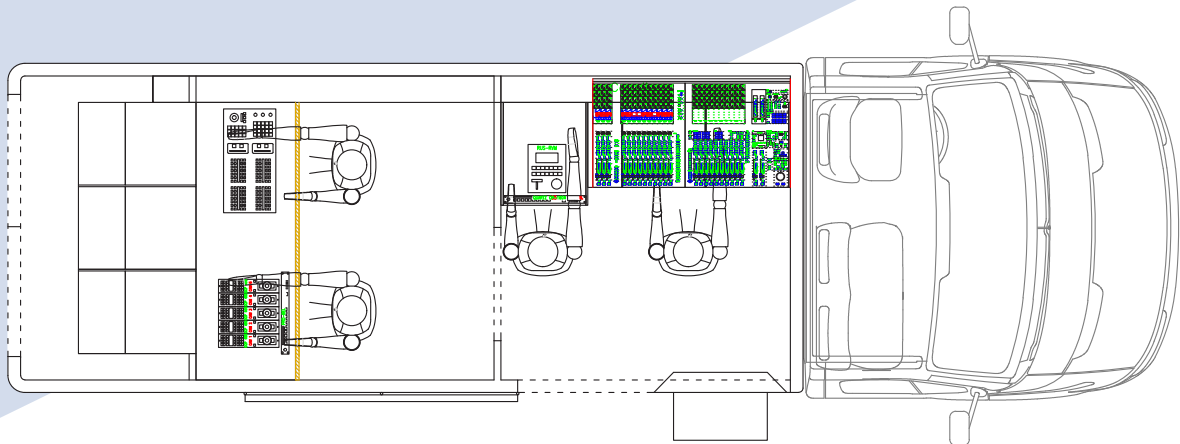

HIGH DEFINITION 1080p UNIT 1

IVECO - Weight: 3.5 tons - L: 7.00 m - H: 2.90 m - W: 2.00 m

CT 145 EG

Video

HDTV 1080p/1080i Cameras	<i>n° 3 Grass-Valley LDX86N</i>
HDTV available lenses Canon	<i>n°1 72x9.3 Digi Super HD, n°1 22x7.6, n° 2 17x7.6, n° 1 11x4.7 wide</i>
Fiber control camera units	<i>n° 3 XCU Fiber</i>
HDTV Digital Video Switcher	<i>HVS-110 For-à</i>
HDTV Videorecorders	<i>n° 2 XD Cam</i>
HDTV Disk recorders	<i>n° 1 BLT / EVS 6 channels HD SMS 4U</i>

Monitors

HDTV Control Monitors	<i>TV monitor LCD 40" BVMA-14F5M Sony LMD9050 Sony, LVM170 Tv Logic LMD 9030 Sony, R72P-2SD Marshall</i>
-----------------------	--

Engineering

HDTV Video Router	<i>n° 1 Multiformat 34x34 HD Pyxis SNELL</i>
HDTV Video control	<i>n° 1 WFM 7100 HD Lcd Tektronix</i>
Main & Slave SPG Trilogy	<i>n° 2 Mentor XL with HDTV id and Mastermind automatic change over</i>
Time code generator	<i>n° 1 5010 GPSII Evertz</i>